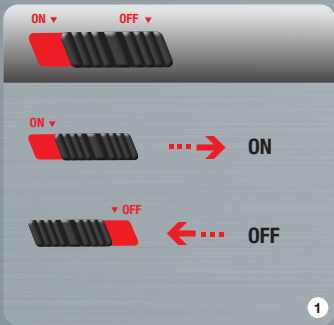

H V
 MODE INCLINATION

MODE 5 sec. = LOCK

5

H V
 MODE 2x

= OFF

7

H V
 MODE 1x

= ON

6

LEVELLING / INCLINATION MODE

● green = levelling mode
 ● red = inclination mode

8

QUICK START

PLANO 3D GREEN

- 1 ON /OFF
- 2 Vertical Button
- 3 Mode Button
- 4 Horizontal Button

SOLA-Messwerkzeuge GmbH