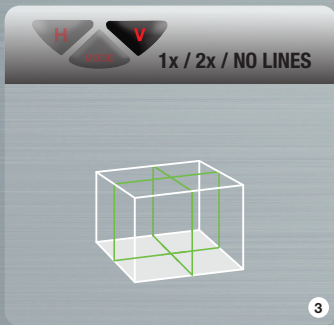

6

LEVELLING / INCLINATION MODE

● green = levelling mode
 ● red = inclination mode

8

QUICK START

PLANO 3D GREEN

- 1 ON /OFF
- 2 Vertical Button
- 3 Mode Button
- 4 Horizontal Button

SOLA-Messwerkzeuge GmbH