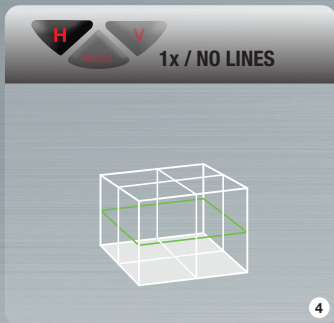

6

LEVELLING / INCLINATION MODE

● green = levelling mode
 ● red = inclination mode

8

QUICK START

PLANO 3D GREEN

- 1 ON /OFF
- 2 Vertical Button
- 3 Mode Button
- 4 Horizontal Button

SOLA-Messwerkzeuge GmbH