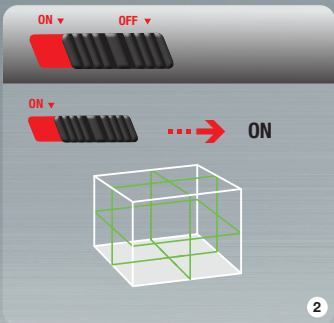

6

LEVELLING / INCLINATION MODE

● green = levelling mode
 ● red = inclination mode

8

QUICK START

PLANO 3D GREEN

- 1 ON /OFF
- 2 Vertical Button
- 3 Mode Button
- 4 Horizontal Button

SOLA-Messwerkzeuge GmbH